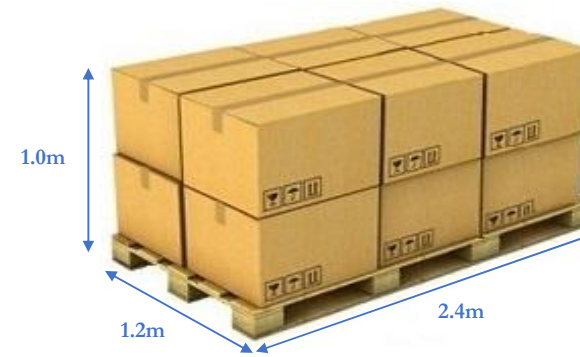

WT Transport - Pallet Sizing Guide

Standard Pallet Guide

There is a tolerance of 20cm on either the length or width of the pallet, but no tolerance is give to the height.

All goods must be securely fastened to the pallet, with either shrink wrap or banding.

All pallets on a tail lift service must NOT exceed 1000Kg.

WT Transport - Pallet Sizing Guide

Oversized Pallet Guide

Full Oversized Pallet
Maximum Weight 1500Kg

Half Oversized Pallet
Maximum Weight 500Kg

There is a tolerance of 20cm on either the length or width of the pallet, but no tolerance is give to the height.
All goods must be securely fastened to the pallet, with either shrink wrap or banding.
All pallets on a tail lift service must NOT exceed 1000Kg.